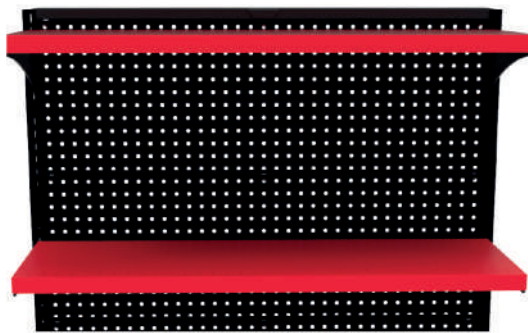

Central retail shelving

Color

Weight: 352 Lbs

Total load capacity: 2,116 Lbs

Dimensions:

Depth: 38"

Width: 37.5"

Height: 55"

Price: $435.56

Details