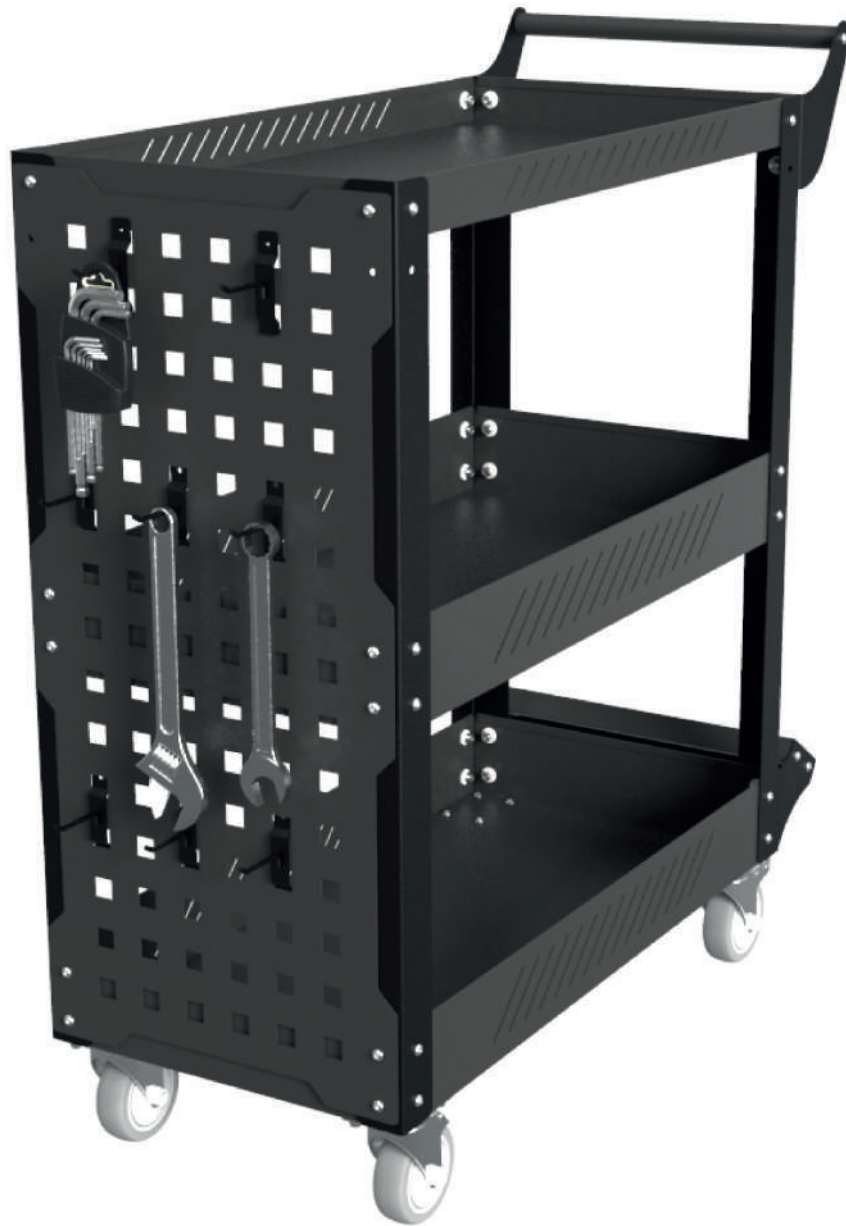

# GSI STORAGE SOLUTIONS UTILITY CART

**Model:** Utility cart  
**Weight:** 62 Lbs  
**Color:** Matte red SS / Matte black SS

**Model:** Utility cart  
**Weight:** 62 Lbs  
**Color:** Matte White ivory SS / Matte cocoa brown SS

**Model:** Utility cart  
**Weight:** 62 Lbs  
**Color:** Matte Atlantis blue SS / Matte white ivory SS

**Model:** Utility cart  
**Weight:** 62 Lbs  
**Color:** Matte Midnight grey SS / Matte black SS

**GSI STORAGE SOLUTIONS**  
UTILITY CART

**Total load capacity: 551 Lbs**  
**Load capacity per shelf: 183 Lbs**

**Height: 41"**  
**Width: 16"**  
**Depth: 31"**

**Width:** 16"

**Height:** 41"

**Price:** \$211.11