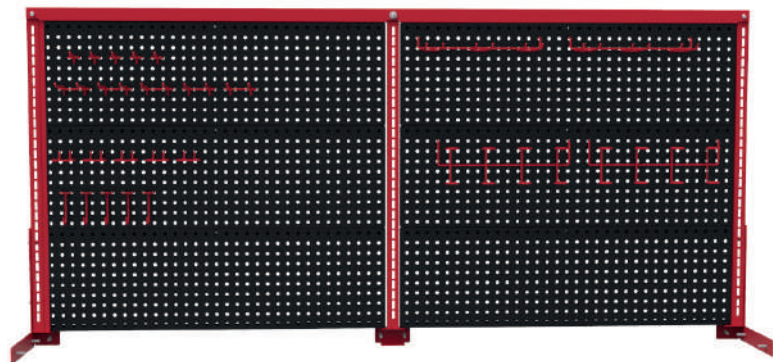

Board with accesories for hanging tool