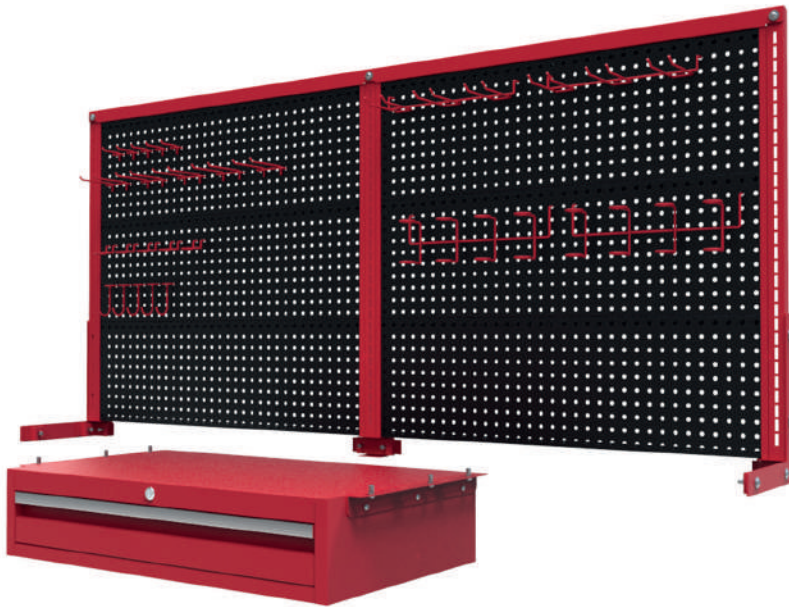

## Details

Steel middle shelf 22" x 71"

Steel bottom shelf 11" x 71"

Steel side shelf 6" x 71"

# Industrial work table with accesories

Price Industrial work table with accesories: \$136.11

Steel slotteed board  
Height: 33"  
Width: 71"

Drawer  
Height: 6.5"  
Width: 30.5"  
Depht: 18"

# Accesories for Industrial work table

Color

Matte black SS

Matte red SS

Price steel slotted board: \$136.11

Price Drawer: \$105.00