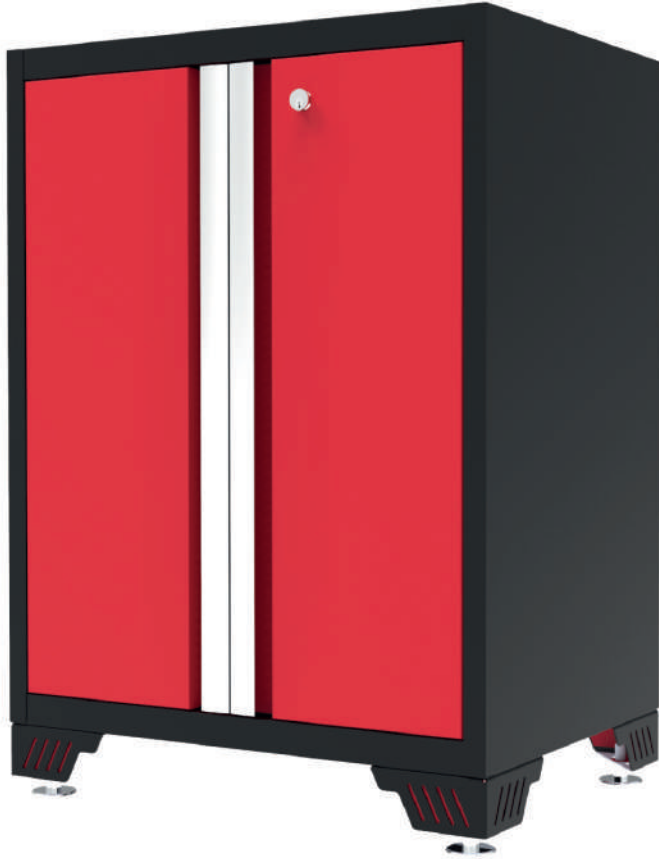

Base storage cabinet with doors 24"