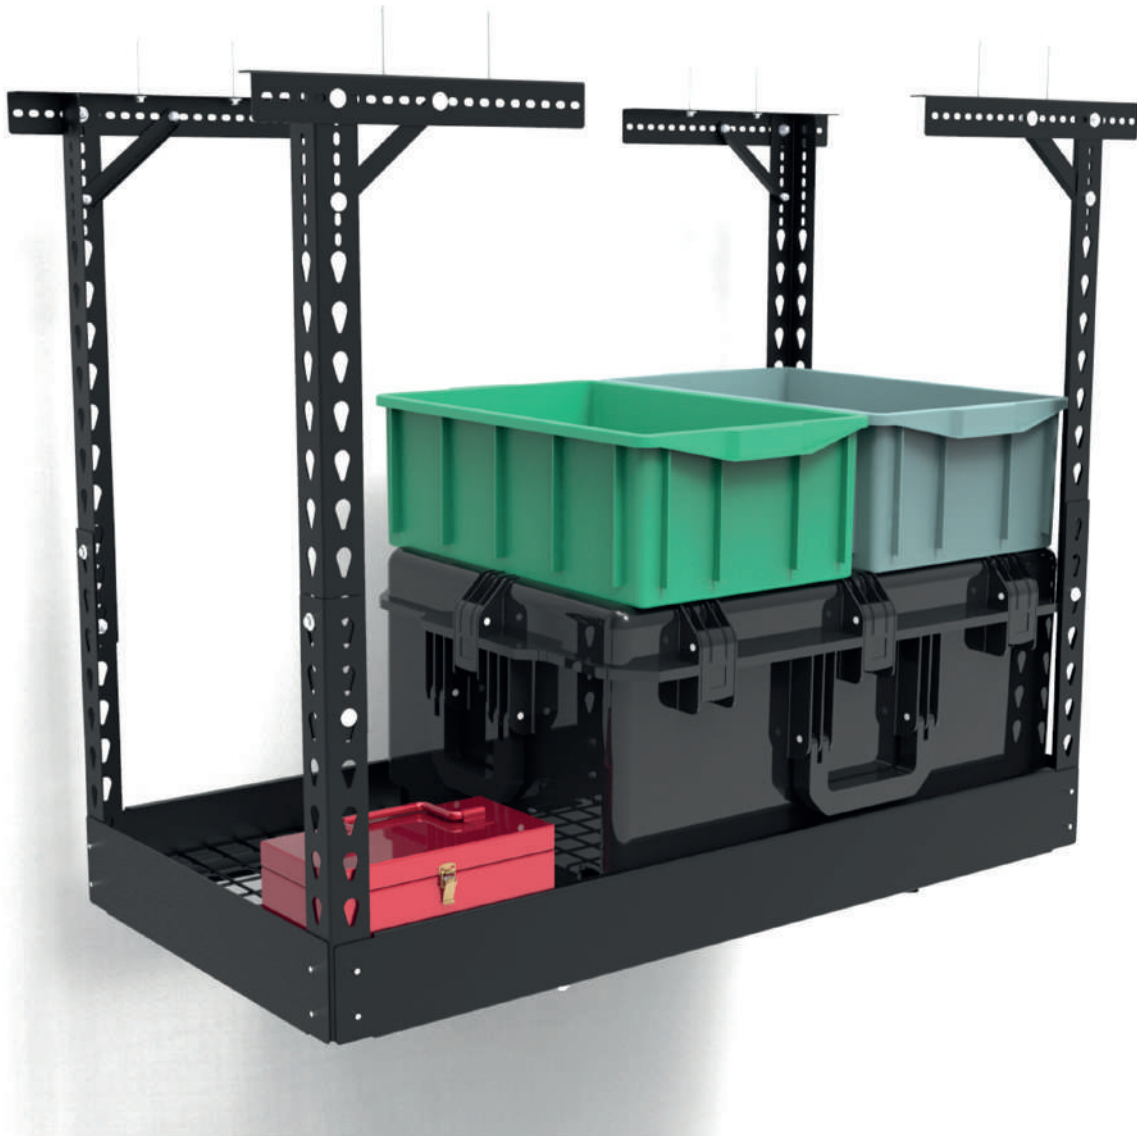

CATALOG / OVERHEAD RACK