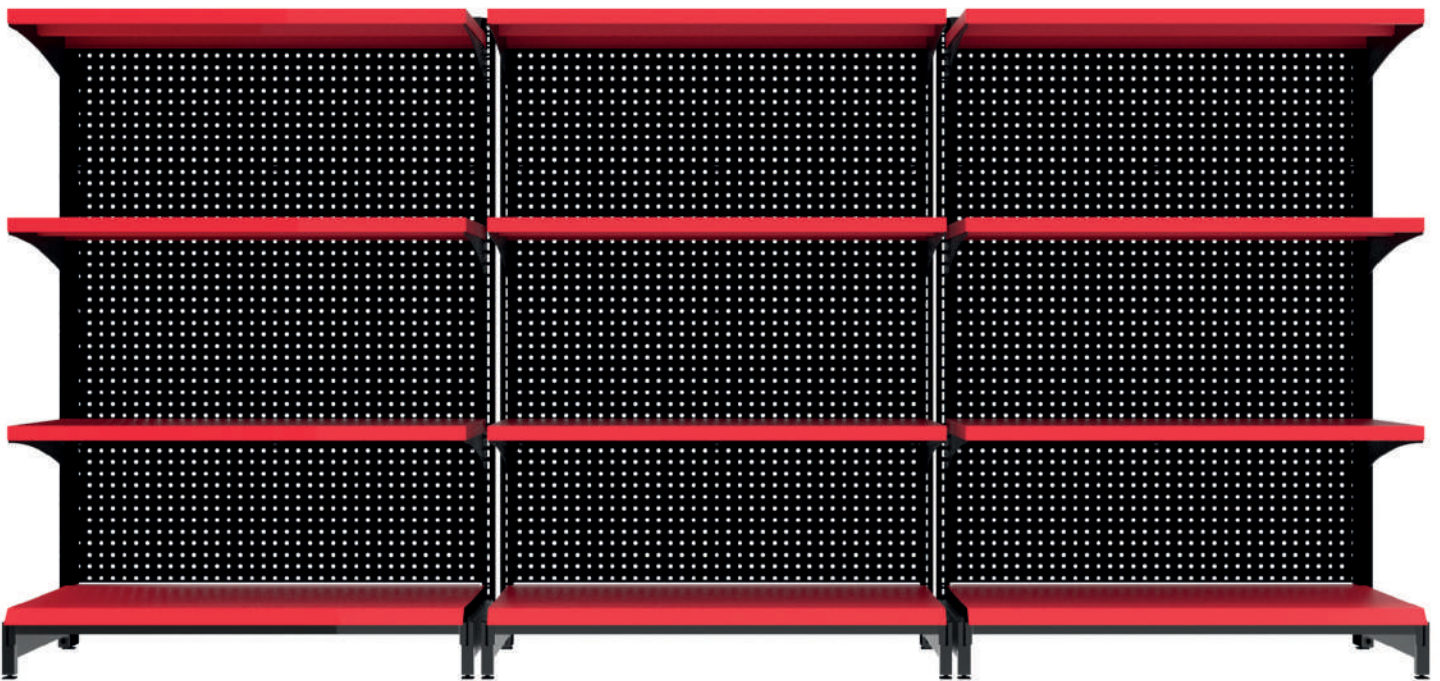

Perimeter retail shelving

Module price: $755.00

Total load capacity per retail shelving: 1058 Lbs
Load capacity per shelf: 264 Lbs

General Measures
Height: 55"
Width: 37.5"
Depth: 20"