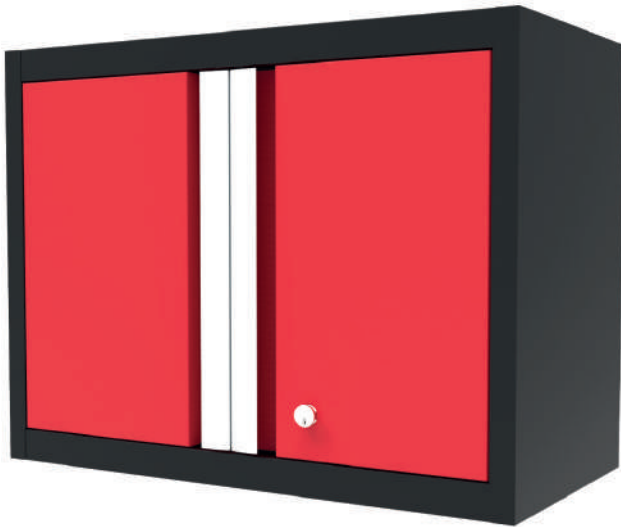

Wall storage cabinet 24"

Color

Matte black SS

Matte red SS

Weight: 20 Lbs

Total load capacity: 77 Lbs

Dimensions:

Depth: 12"

Width: 24"

Height: 18"

Price: $170.00