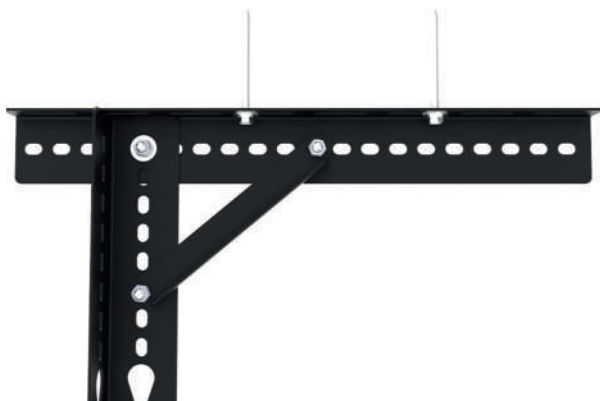

Overhead Rack

Color

Matte black SS

Weight: 44 Lbs

Total load capacity: 400 Lbs

Dimensions:

Depth: 24"

Width: 48"

Height: 40"

Price: $138.89

Details