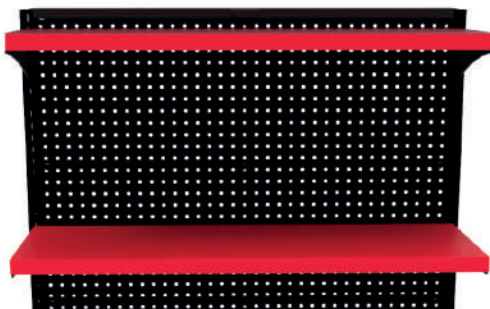

Details

Steel slotted board