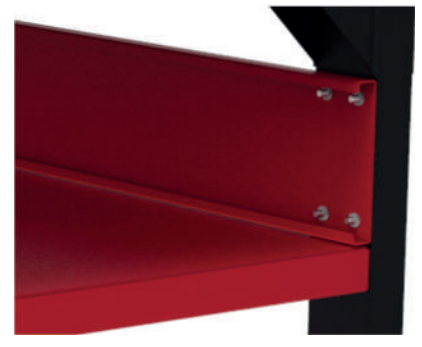

## Details

Steel middle shelf 22" x 71"

Steel bottom shelf 11" x 71"

Steel side shelf 6" x 71"